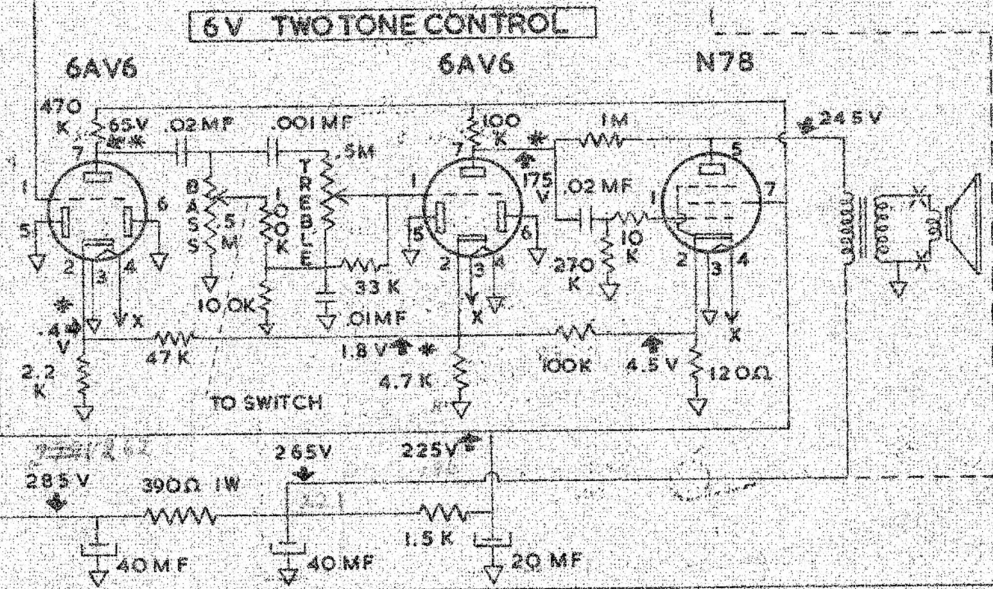

- REPLACEMENT PARTS**
- TRANS. - POWER S10-560-40
 - " - B.C. OSC S13-1501
 - " - B.C. ANT S16-1500
 - SWITCH - ROTARY S8-74
 - POINTER-DIAL 21-83
 - DIAL SCALE - DRECO/A 5 & 6 V
 - SERVICE SHEET 71-24
 - ESCUTCHEON - DIAL 20-255

C90-C2/A
28-O13

EXCEPT WHERE STATED
RES. WATTAGE = 1/2 W
VOLTAGES AVO M7
NO SIGNAL
* V.T.V.M.

MODEL DRECO/A 5 & 6 V
 DRAWING DATE 16-2-56
 CHECK DWGNO 4216

DOMINION RADIO & ELECTRICAL CORP. LTD