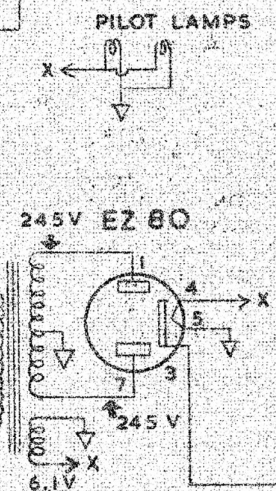

- REPLACEMENT PARTS**
- TRANS. - POWER S10-560-40
 - " - B.C. OSC S13-1501
 - " - B.C. ANT S16-1500
 - SWITCH - ROTARY S8-74
 - POINTER-DIAL 21-83
 - DIAL SCALE - DRECO/A 5 & 6 V
 - SERVICE SHEET 71-24
 - ESCUTCHEON - DIAL 20-255

C90-C2/A
28-O13

EXCEPT WHERE STATED
RES. WATTAGE = 1/2 W
VOLTAGES AVO M7
NO SIGNAL
* V.T.V.M.

MODEL DRECO/A 5 & 6 V
 DRAWING DATE 16-2-56
 CHECK DWGNO 4216

DOMINION RADIO & ELECTRICAL CORP. LTD